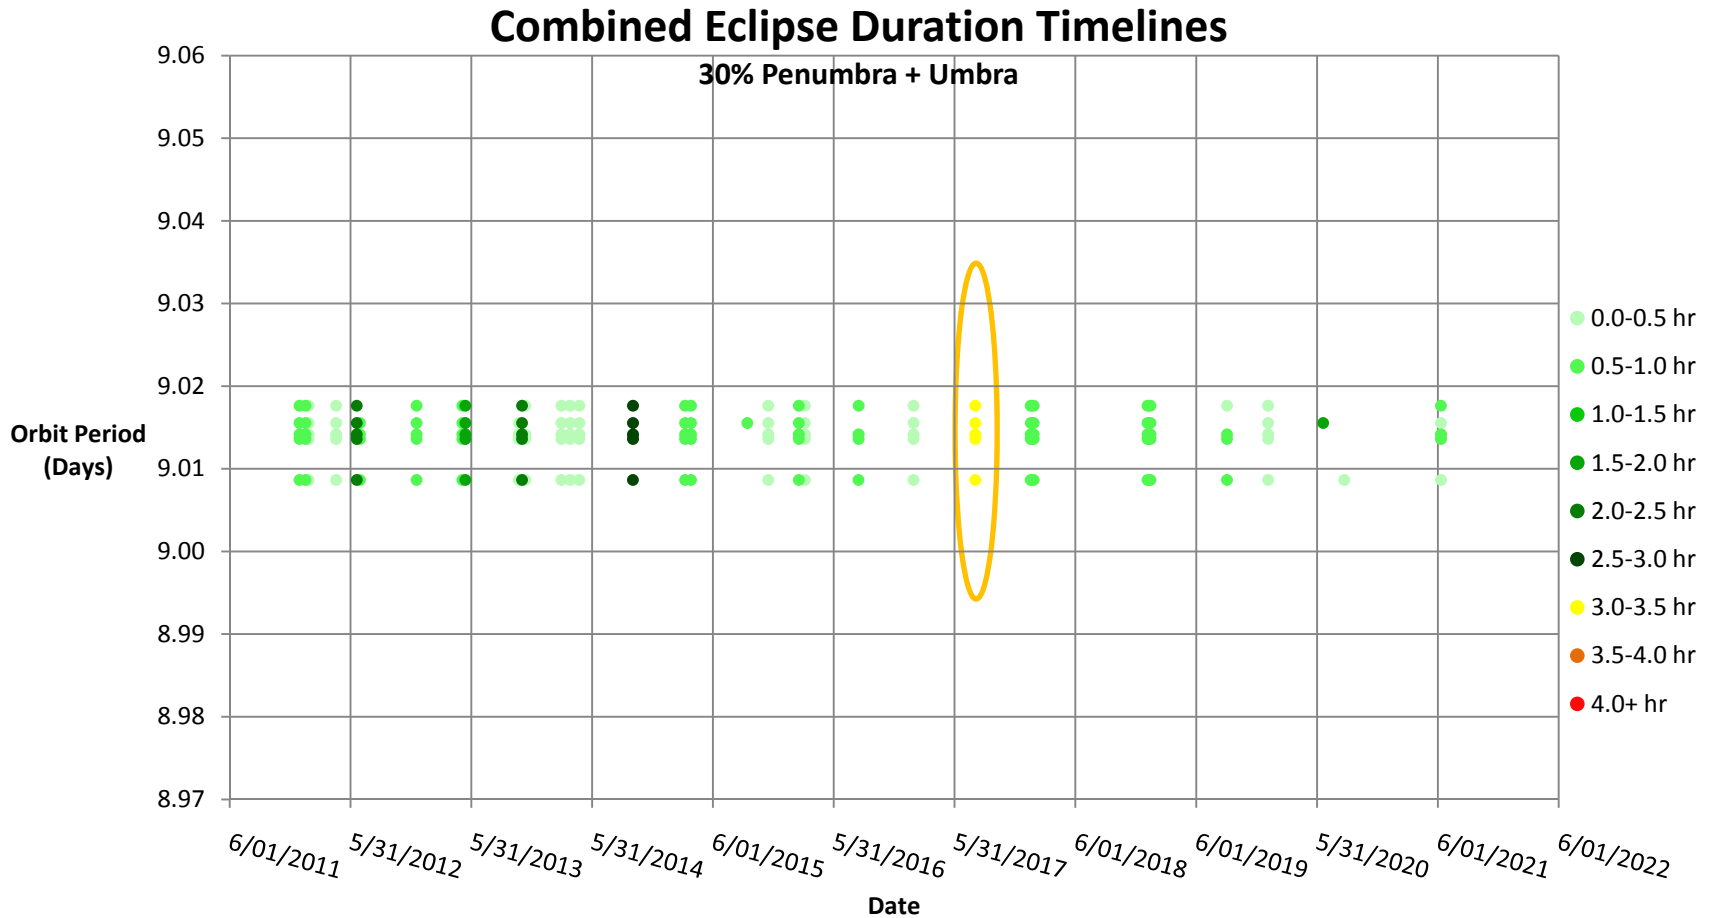

Time of Apogee (UTCG)	Apogee Radius (Re)
1 Jun 2011 13:20	48.5
9 Jun 2011 04:42	48.7
17 Jun 2011 04:49	48.4
26 Jun 2011 01:27	48.5
5 Jul 2011 00:36	49.2 (Orbit Period = 9.015 Day)
13 Jul 2011 23:31	48.9

Orbit Period Planning

- Planned ADV3 as 600 Second burn = 9.02 Day period
- Current OD: ~ 9.015 Day Period (± 0.005)

Current OD Eclipses 10 Years

Monte Carlo (425 Runs)

Monte Carlo - Pointing

Orbit Period

IBEX Full Monte Carlo Orbit Period History (425 Runs, 255 Shown)

Goal Achieved: 3:1 Lunar Synchronous

Perigee Radius

IBEX Full Monte Carlo Perigee History (425 Runs, 255 Shown)

Goal Achieved: Out of radiation belts

Apogee Radius

IBEX Full Monte Carlo Apogee History (425 Runs, 255 Shown)

Goal Achieved: Apogee less than 55 Re

Real Helionose Angle

IBEX Full Monte Carlo Real Helionose Angle History (425 Runs, 255 Shown)

Goal Achieved: Apogee rotated towards helionose

Conclusion

1. No eclipses longer than 4 hours
 - 30% penumbra duration + umbra duration
2. Minimized time in radiation belts
 - Raise perigee above 7 Re
3. Apogee Radius always less than 55 Re
4. Apogee Rotated towards helionose
5. **No more ΔV maneuvers needed for at least 10 years!**