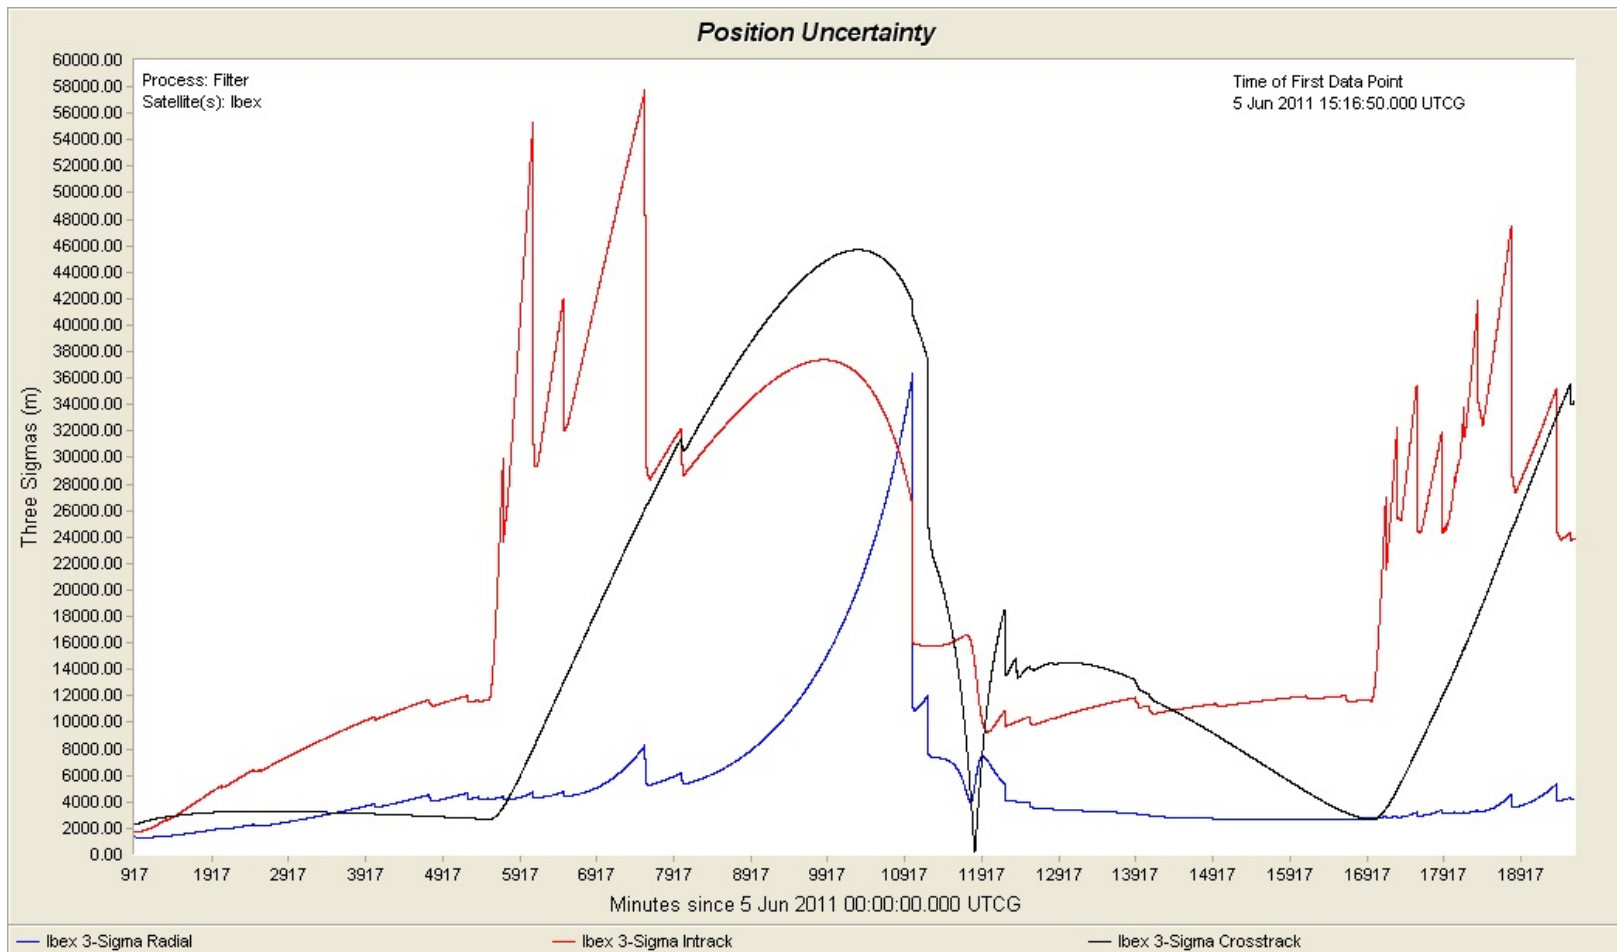

- Maneuver Goals
- Orbit & Tracking Status
- Maneuver Assessment
- Eclipses
- Orbit Evolution

Maneuver Sequence Goals

1. Avoid eclipses longer than 4 hours
 - 30% penumbra duration + umbra duration
 2. Minimize time in radiation belts
 - Raise perigee
 3. Apogee Radius less than 55 R_e
 4. Rotate Apogee towards helionose
 5. No more ΔV maneuvers for at least 10 years
- The team choose an orbit with an orbit period in a 3:1 ratio with the Lunar orbit period (~9.1 days)
 - 3 maneuvers at apogee to raise perigee and establish the orbit period

Burn Plan

- ADV1 Ignition = 08 Jun 2011 20:00 UTCG } A1
- ADV2 Ignition = 16 Jun 2011 19:00 UTCG } A2
- ADV3 Ignition = 17 Jun 2011 11:00 UTCG } A2
- Orbit period target measured at A4 (~5 July 2011 00:34)

Tracking Measurements in Blue

Orbit Position Uncertainty

Orbit Period Uncertainty Trend

Orbit Period Uncertainty (3-sigma) at Apogee 3 from each Post-ADV3 Tracking Contact

Maneuver Reconstruction

Maneuver name	Time of Last Filtered Tracking Measurement (UTCG)	Inertial Delta-V (m/sec, deg)						Percent Corrected Mag/Planned Mag
		DVx	DVy	DVz	Mag	Ra	Dec	
ADV1	Planned	37.650425	65.272803	70.420233	103.136329	60.022946	43.061882	
ADV1	13 Jun 2011 23:00:00.000	35.03575	59.658083	64.914992	94.871212	59.575313	43.176127	-8.014%
ADV2	Planned	31.762728	55.067324	59.41664	87.015046	60.023733	43.065328	
ADV2	18 Jun 2011 15:00:00.000	31.981892	54.153461	59.699721	86.715025	59.434797	43.508233	-0.345%
ADV3	Planned	28.8251	49.974331	53.921394	78.967315	60.023733	43.065328	
ADV3	18 Jun 2011 15:00:00.000	30.039387	50.671414	55.329075	80.816232	59.339389	43.206377	2.341%

Orbit Period Planning

- Planned ADV3 as 600 Second burn = 9.02 Day period
- Current OD: ~ 9.015 Day Period (± 0.005)

Current OD Eclipses 10 Years

Monte Carlo (425 Runs)

Monte Carlo - Pointing

Orbit Period

IBEX Full Monte Carlo Orbit Period History (425 Runs, 255 Shown)