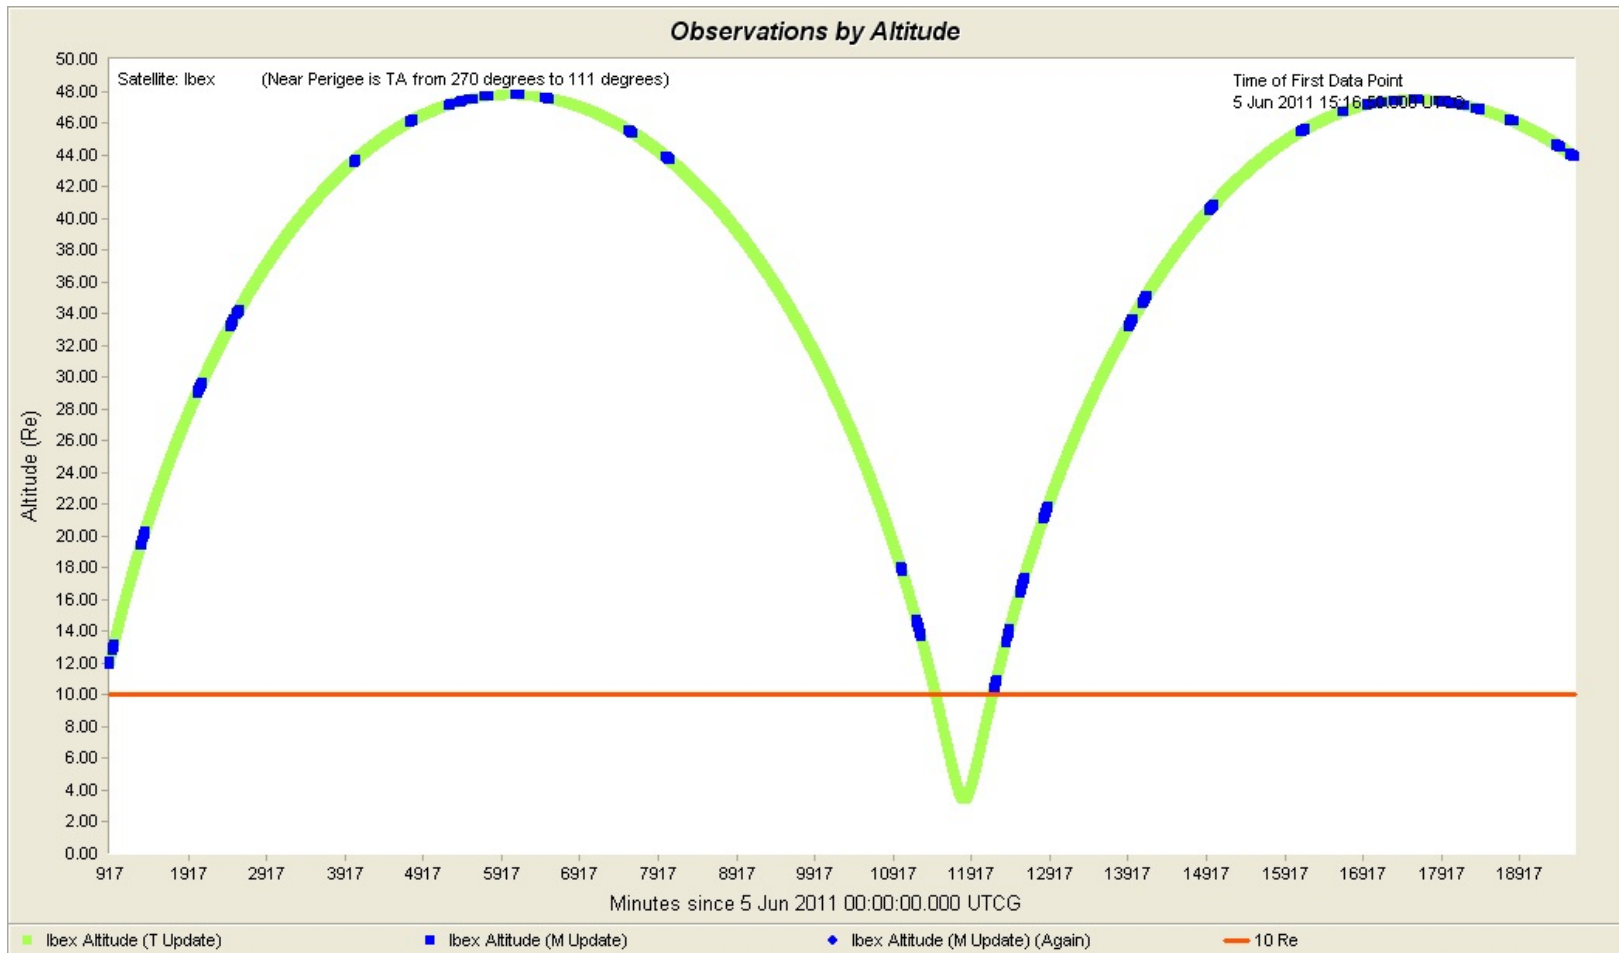

- Maneuver Goals
- Orbit & Tracking Status
- Maneuver Assessment
- Eclipses
- Orbit Evolution

Maneuver Sequence Goals

1. Avoid eclipses longer than 4 hours
 - 30% penumbra duration + umbra duration
 2. Minimize time in radiation belts
 - Raise perigee
 3. Apogee Radius less than 55 R_e
 4. Rotate Apogee towards helionose
 5. No more ΔV maneuvers for at least 10 years
- The team choose an orbit with an orbit period in a 3:1 ratio with the Lunar orbit period (~9.1 days)
 - 3 maneuvers at apogee to raise perigee and establish the orbit period

Burn Plan

- ADV1 Ignition = 08 Jun 2011 20:00 UTCG } A1
- ADV2 Ignition = 16 Jun 2011 19:00 UTCG } A2
- ADV3 Ignition = 17 Jun 2011 11:00 UTCG } A2
- Orbit period target measured at A4 (~5 July 2011 00:34)

Tracking Measurements in Blue

Orbit Position Uncertainty

Orbit Period Uncertainty Trend

Orbit Period Uncertainty (3-sigma) at Apogee 3 from each Post-ADV3 Tracking Contact

Maneuver Reconstruction

Maneuver name	Time of Last Filtered Tracking Measurement (UTCG)	Inertial Delta-V (m/sec, deg)						Percent Corrected Mag/Planned Mag
		DVx	DVy	DVz	Mag	Ra	Dec	
ADV1	Planned	37.650425	65.272803	70.420233	103.136329	60.022946	43.061882	
ADV1	13 Jun 2011 23:00:00.000	35.03575	59.658083	64.914992	94.871212	59.575313	43.176127	-8.014%
ADV2	Planned	31.762728	55.067324	59.41664	87.015046	60.023733	43.065328	
ADV2	18 Jun 2011 15:00:00.000	31.981892	54.153461	59.699721	86.715025	59.434797	43.508233	-0.345%
ADV3	Planned	28.8251	49.974331	53.921394	78.967315	60.023733	43.065328	
ADV3	18 Jun 2011 15:00:00.000	30.039387	50.671414	55.329075	80.816232	59.339389	43.206377	2.341%