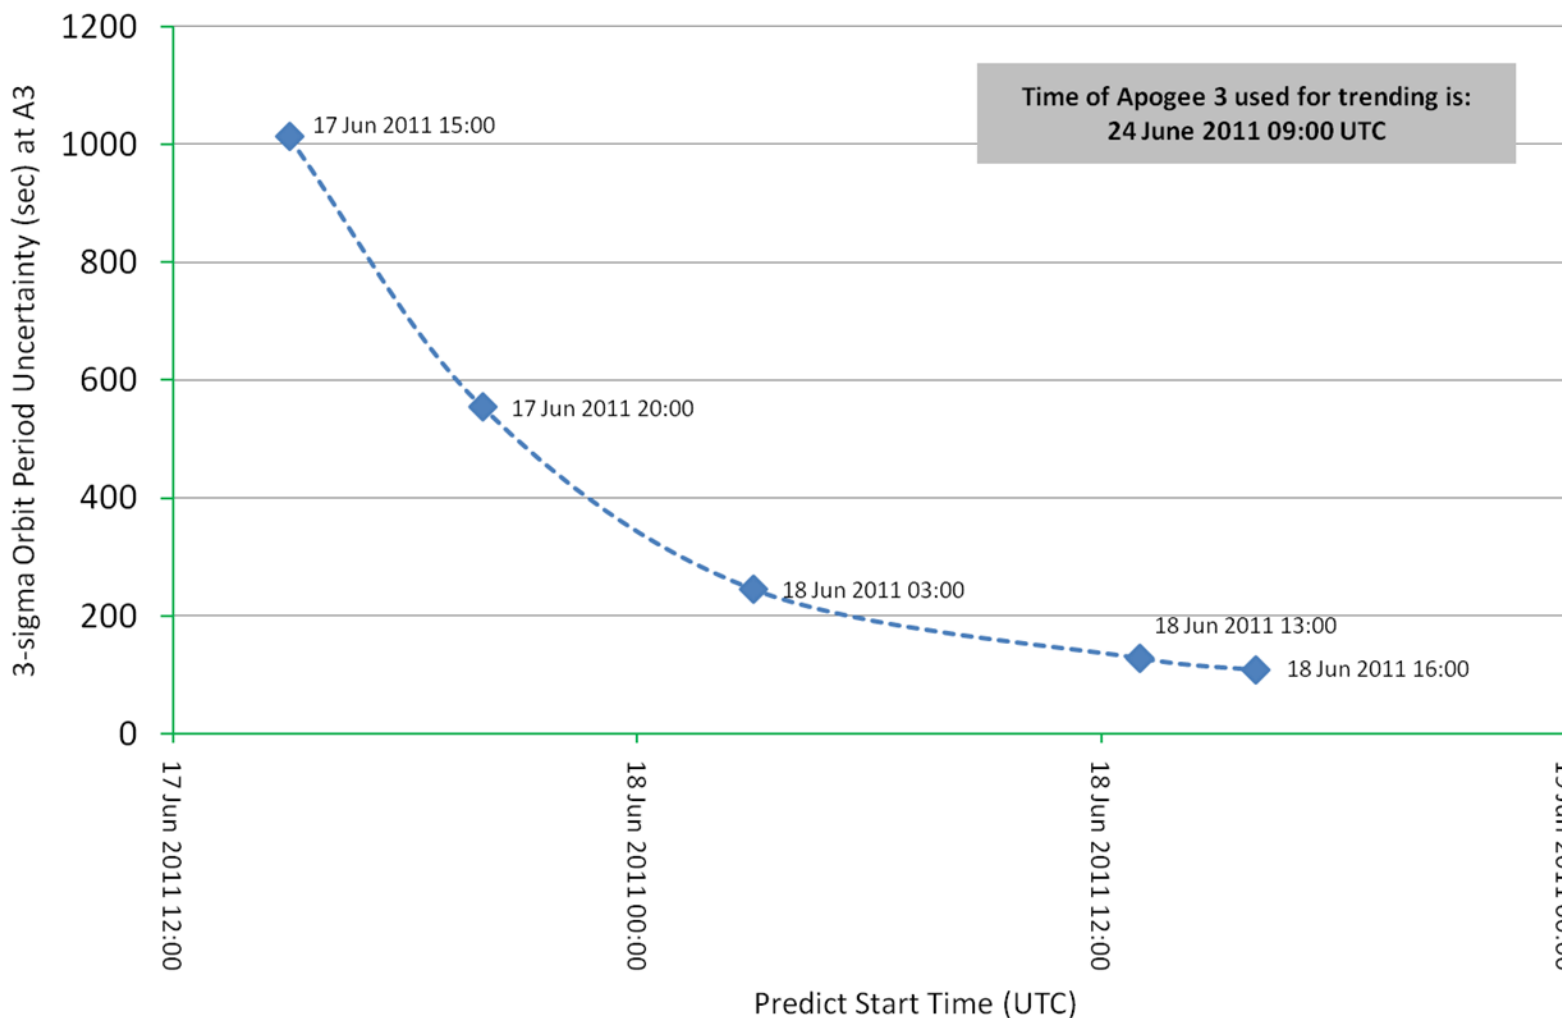

Burn Plan

- ADV1 Ignition = 08 Jun 2011 20:00 UTCG } A1
- ADV2 Ignition = 16 Jun 2011 19:00 UTCG } A2
- ADV3 Ignition = 17 Jun 2011 11:00 UTCG } A2
- Orbit period target measured at A4 (~5 July 2011 00:34)

Tracking Measurements in Blue

Orbit Position Uncertainty

Orbit Period Uncertainty Trend

Orbit Period Uncertainty (3-sigma) at Apogee 3 from each Post-ADV3 Tracking Contact

Maneuver Reconstruction

Maneuver name	Time of Last Filtered Tracking Measurement (UTCG)	Inertial Delta-V (m/sec, deg)						Percent Corrected Mag/Planned Mag
		DVx	DVy	DVz	Mag	Ra	Dec	
ADV1	Planned	37.650425	65.272803	70.420233	103.136329	60.022946	43.061882	
ADV1	13 Jun 2011 23:00:00.000	35.03575	59.658083	64.914992	94.871212	59.575313	43.176127	-8.014%
ADV2	Planned	31.762728	55.067324	59.41664	87.015046	60.023733	43.065328	
ADV2	18 Jun 2011 15:00:00.000	31.981892	54.153461	59.699721	86.715025	59.434797	43.508233	-0.345%
ADV3	Planned	28.8251	49.974331	53.921394	78.967315	60.023733	43.065328	
ADV3	18 Jun 2011 15:00:00.000	30.039387	50.671414	55.329075	80.816232	59.339389	43.206377	2.341%

- Updated propulsion model after ADV1 (Scaled SINDA model)

Perigee Raising

Time of Perigee (UTCG)	Perigee Radius (Re)
5 Jun 2011 08:22	2.71
13 Jun 2011 05:11	4.41
21 Jun 2011 14:59	8.31
30 Jun 2011 11:42	8.33
9 Jul 2011 12:54	8.09
18 Jul 2011 09:18	7.67

Orbit Period Planning

- Planned ADV3 as 600 Second burn = 9.02 Day period
- Current OD: ~ 9.015 Day Period (± 0.005)

Current OD Eclipses 10 Years

Monte Carlo (425 Runs)

Monte Carlo - Pointing

Orbit Period

IBEX Full Monte Carlo Orbit Period History (425 Runs, 255 Shown)