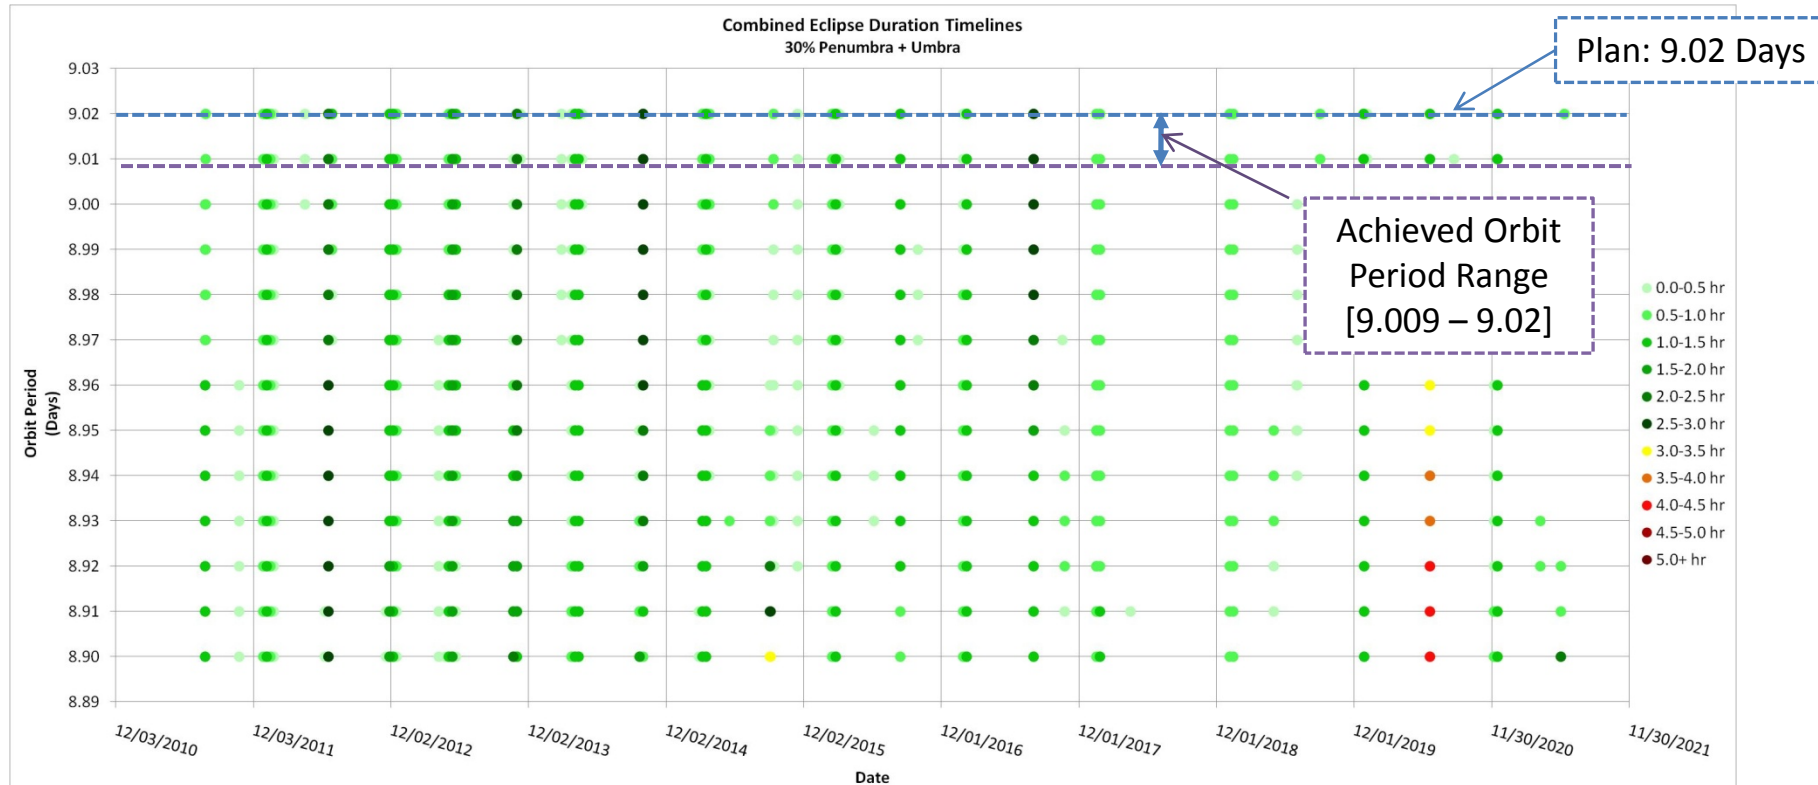

Tracking Measurements in Blue

Orbit Position Uncertainty

Orbit Period Uncertainty Trend

Orbit Period Uncertainty (3-sigma) at Apogee 3 from each Post-ADV3 Tracking Contact

Maneuver Reconstruction

Maneuver name	Time of Last Filtered Tracking Measurement (UTCG)	Inertial Delta-V (m/sec, deg)						Percent Corrected Mag/Planned Mag
		DVx	DVy	DVz	Mag	Ra	Dec	
ADV1	Planned	37.650425	65.272803	70.420233	103.136329	60.022946	43.061882	
ADV1	13 Jun 2011 23:00:00.000	35.03575	59.658083	64.914992	94.871212	59.575313	43.176127	-8.014%
ADV2	Planned	31.762728	55.067324	59.41664	87.015046	60.023733	43.065328	
ADV2	18 Jun 2011 15:00:00.000	31.981892	54.153461	59.699721	86.715025	59.434797	43.508233	-0.345%
ADV3	Planned	28.8251	49.974331	53.921394	78.967315	60.023733	43.065328	
ADV3	18 Jun 2011 15:00:00.000	30.039387	50.671414	55.329075	80.816232	59.339389	43.206377	2.341%

- Updated propulsion model after ADV1 (Scaled SINDA model)

Perigee Raising

Time of Perigee (UTCG)	Perigee Radius (Re)
5 Jun 2011 08:22	2.71
13 Jun 2011 05:11	4.41
21 Jun 2011 14:59	8.31
30 Jun 2011 11:42	8.33
9 Jul 2011 12:54	8.09
18 Jul 2011 09:18	7.67

Time of Apogee (UTCG)	Apogee Radius (Re)
1 Jun 2011 13:20	48.5
9 Jun 2011 04:42	48.7
17 Jun 2011 04:49	48.4
26 Jun 2011 01:27	48.5
5 Jul 2011 00:36	49.2 (Orbit Period = 9.015 Day)
13 Jul 2011 23:31	48.9

Orbit Period Planning

- Planned ADV3 as 600 Second burn = 9.02 Day period
- Current OD: ~ 9.015 Day Period (± 0.005)

Current OD Eclipses 10 Years

Monte Carlo (425 Runs)

Monte Carlo - Pointing

Orbit Period

IBEX Full Monte Carlo Orbit Period History (425 Runs, 255 Shown)