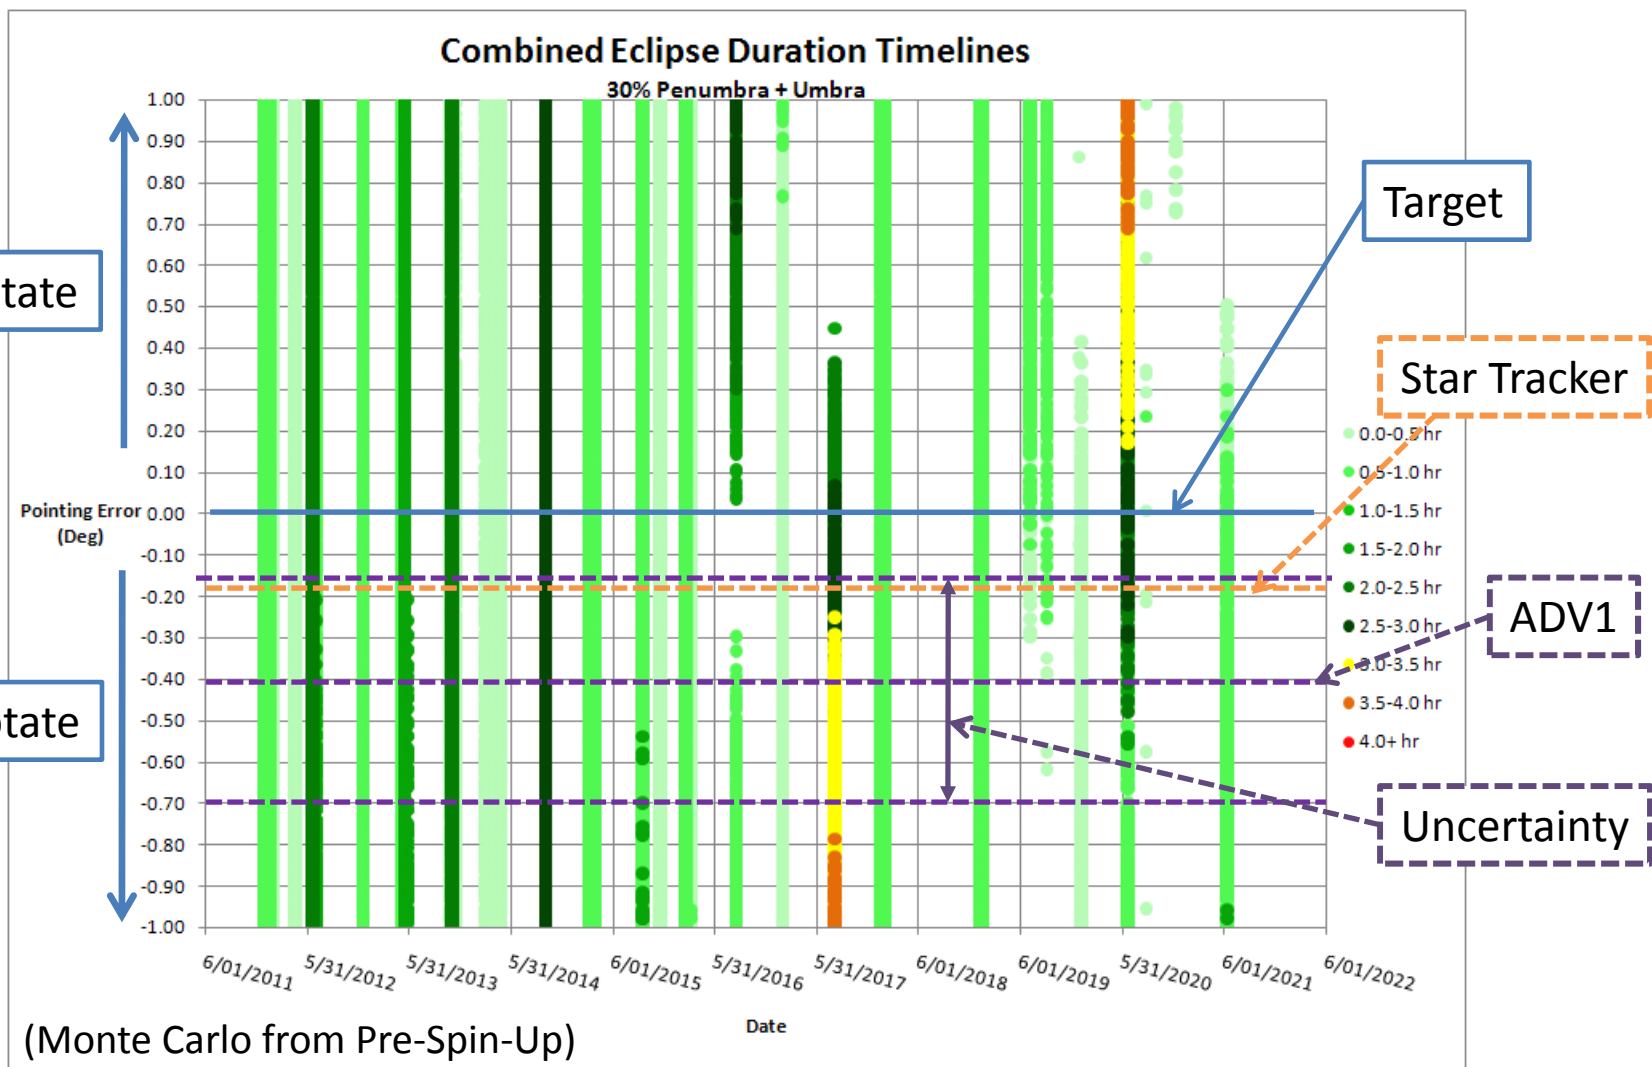

Burn Plan

- ADV1 Ignition = 08 Jun 2011 20:00 UTCG } A1
- ADV2 Ignition = 16 Jun 2011 19:00 UTCG } A2
- ADV3 Ignition = 17 Jun 2011 11:00 UTCG } A2
- Orbit period target measured at A4 (~5 July 2011 00:34)

Orbit Period Planning

- Planned ADV3 as 600 Second burn = 9.02 Day period
- Current OD: ~ 9.015 Day Period (± 0.005)

Current OD Eclipses 10 Years

Monte Carlo (425 Runs)

Monte Carlo - Pointing

Orbit Period

IBEX Full Monte Carlo Orbit Period History (425 Runs, 255 Shown)

Goal Achieved: 3:1 Lunar Synchronous

Perigee Radius

IBEX Full Monte Carlo Perigee History (425 Runs, 255 Shown)

Goal Achieved: Out of radiation belts

Apogee Radius

IBEX Full Monte Carlo Apogee History (425 Runs, 255 Shown)

Goal Achieved: Apogee less than 55 Re

Real Helionose Angle

IBEX Full Monte Carlo Real Helionose Angle History (425 Runs, 255 Shown)

Goal Achieved: Apogee rotated towards helionose

Conclusion

1. No eclipses longer than 4 hours
 - 30% penumbra duration + umbra duration
2. Minimized time in radiation belts
 - Raise perigee above 7 Re
3. Apogee Radius always less than 55 Re
4. Apogee Rotated towards helionose
5. **No more ΔV maneuvers needed for at least 10 years!**